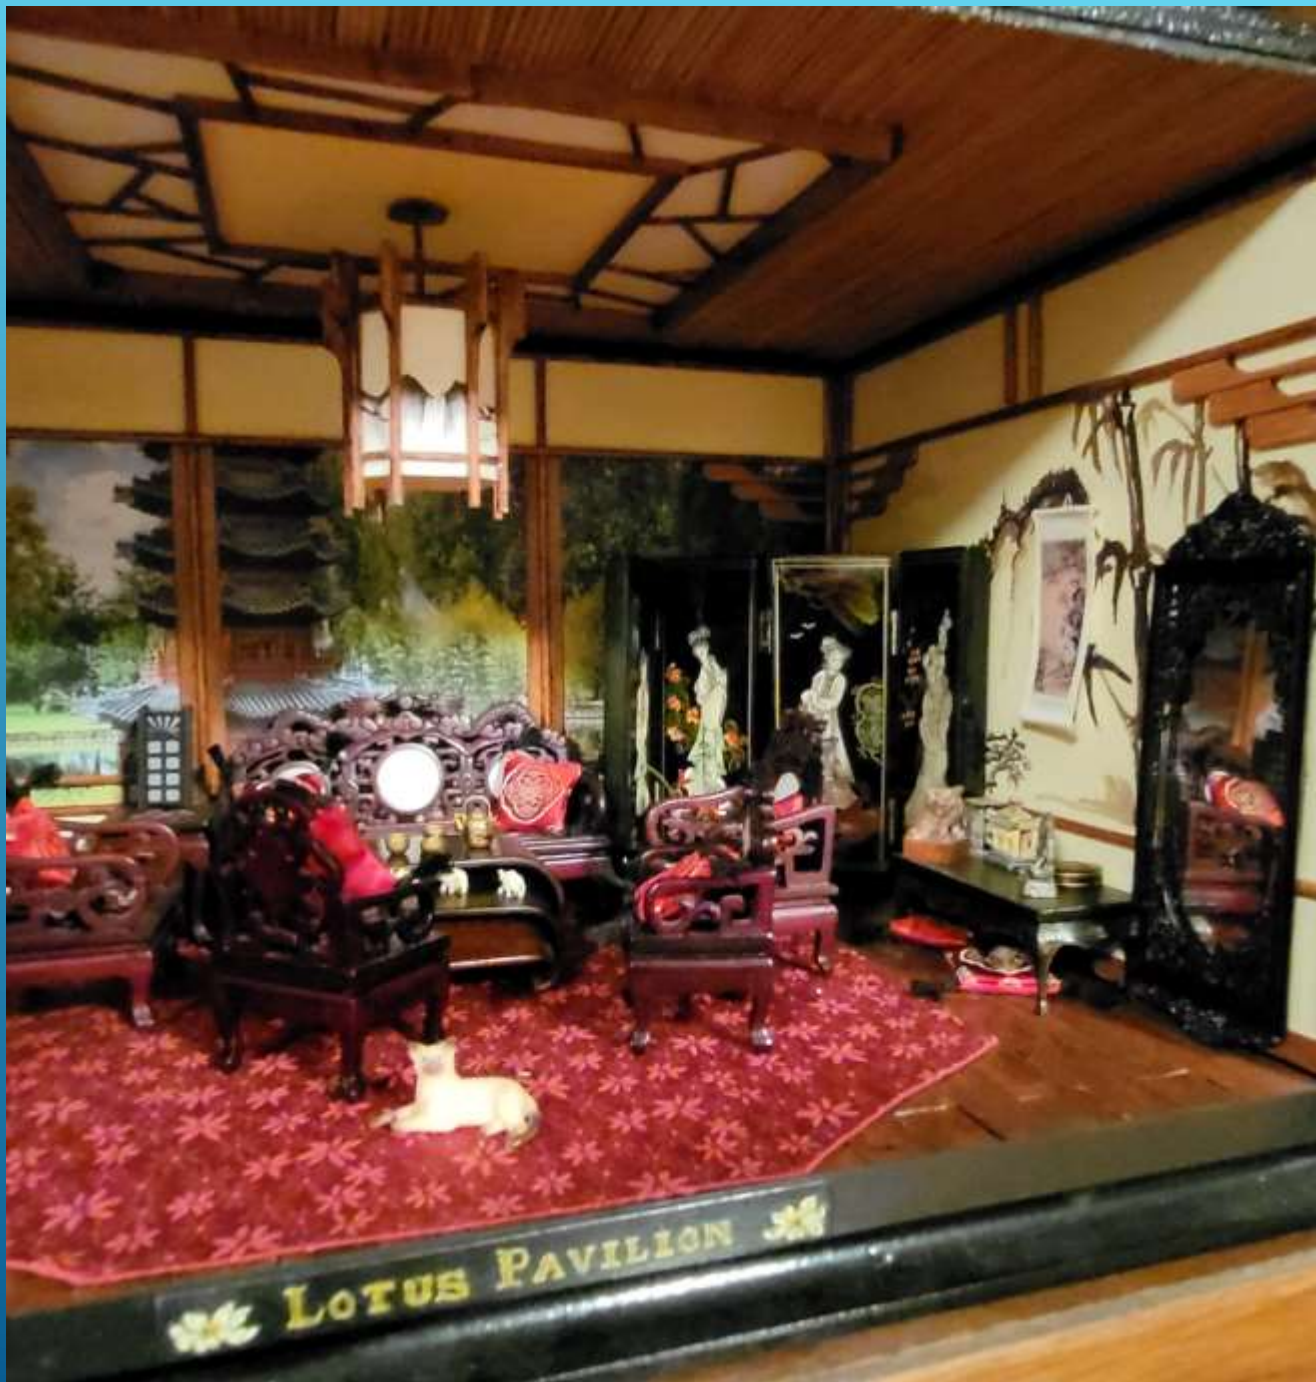

LOTUS PAVILION