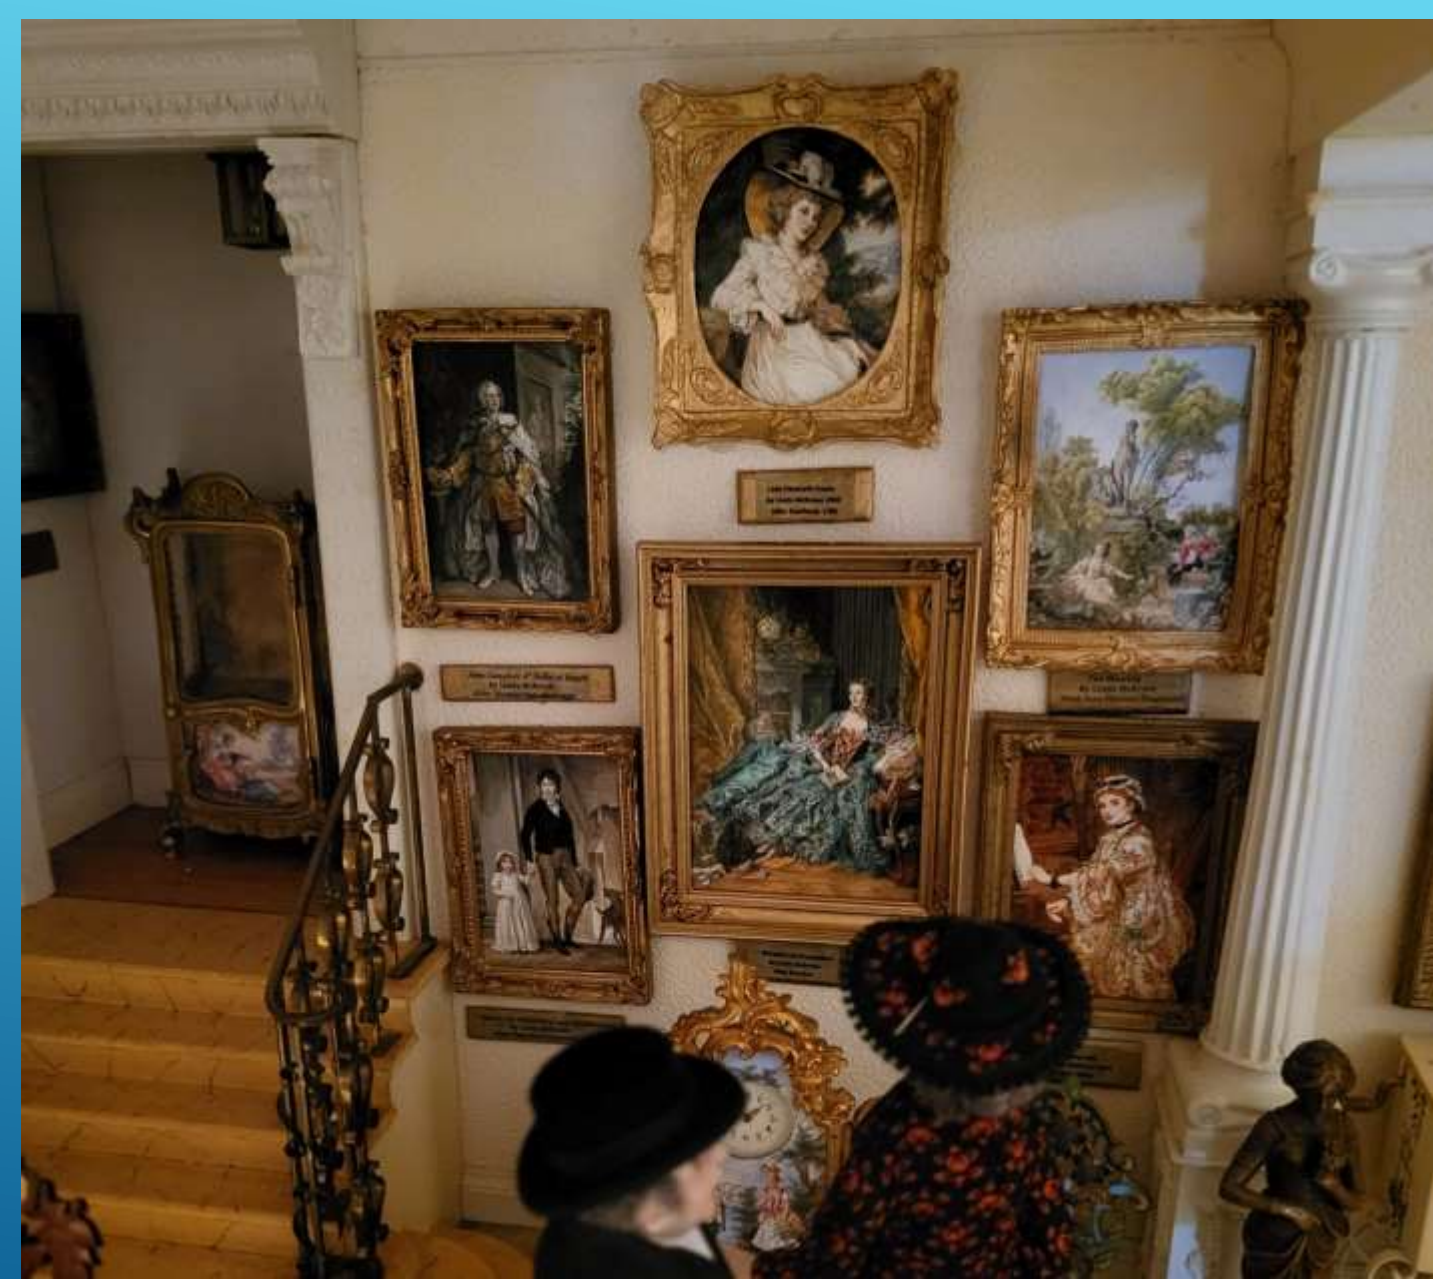

MINIATURE MUSEUM