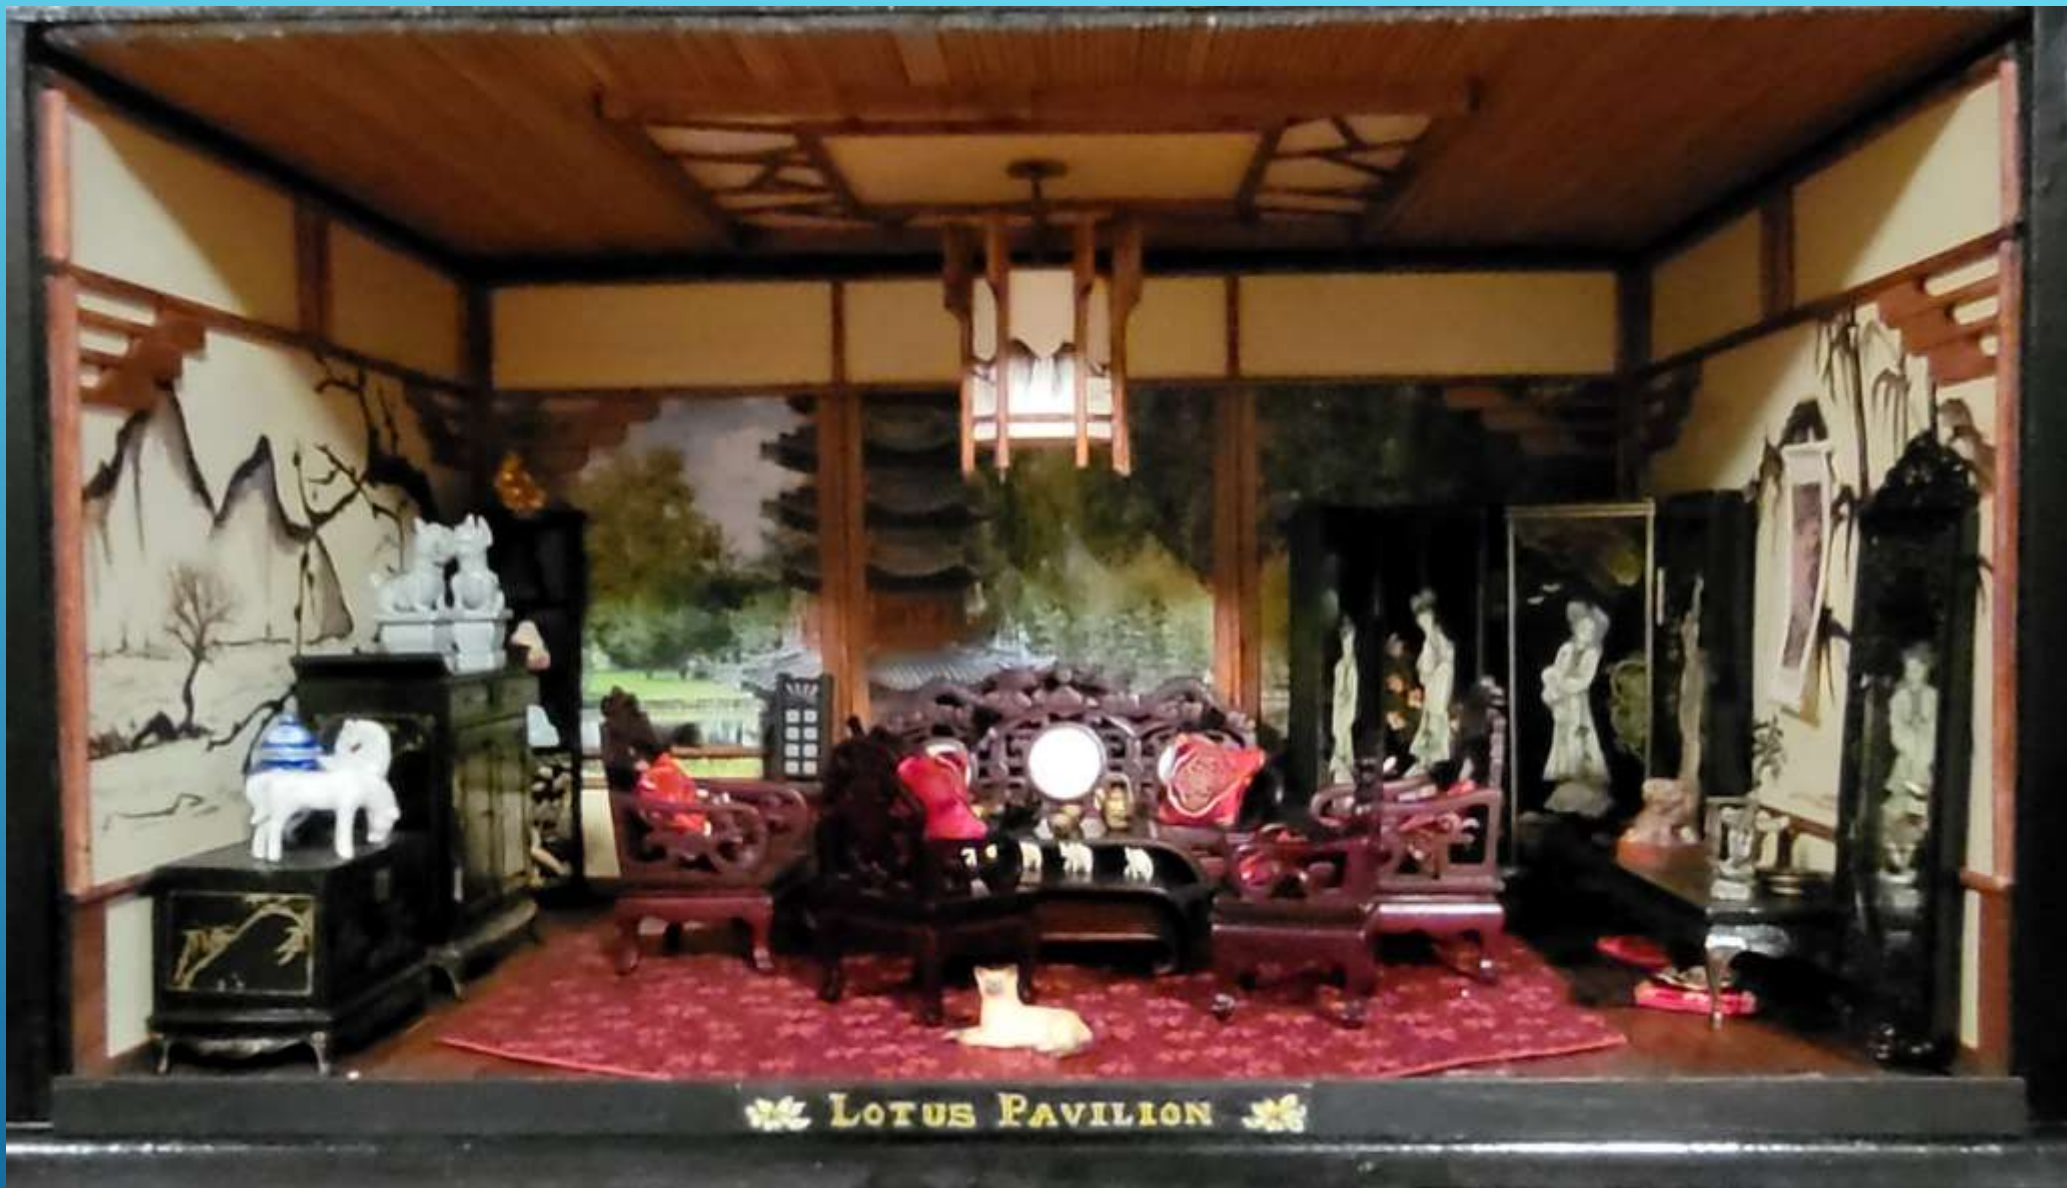

LOTUS PAVILION