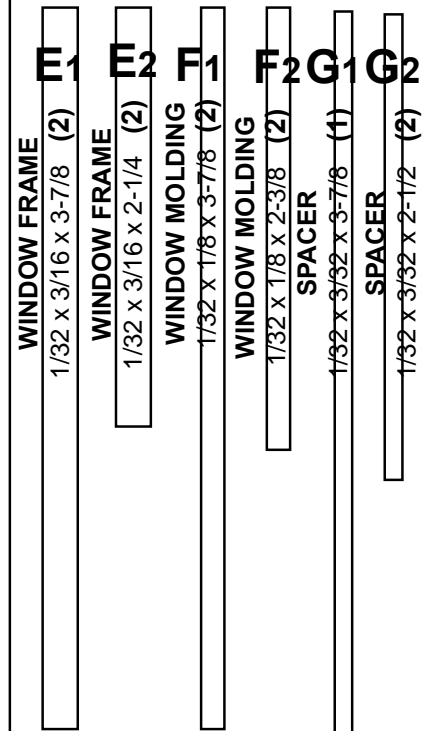

1/4" WINDOW SHOPPING PARTS

BOX

WINDOW MOLDING

FRONT

FLOOR & Riser

INTERIOR