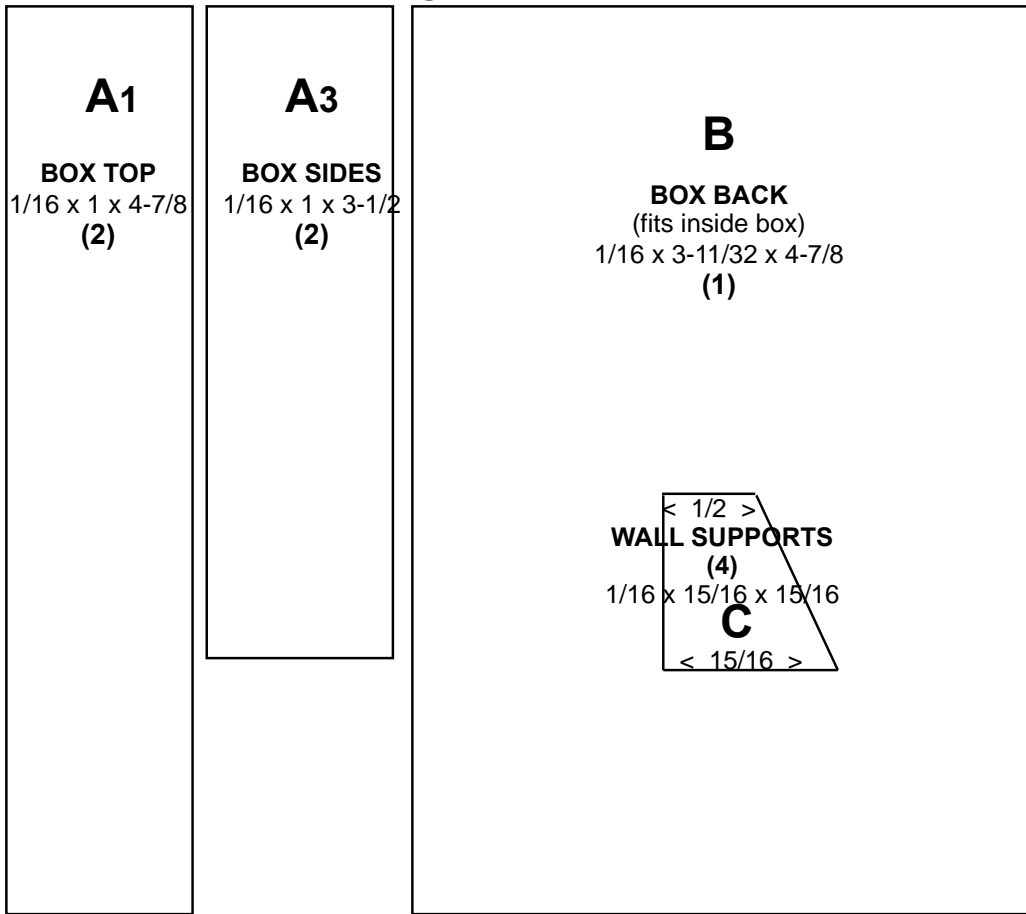

1/4" WINDOW SHOPPING PARTS

BOX

WINDOW MOLDING

FRONT

FLOOR & Riser

INTERIOR